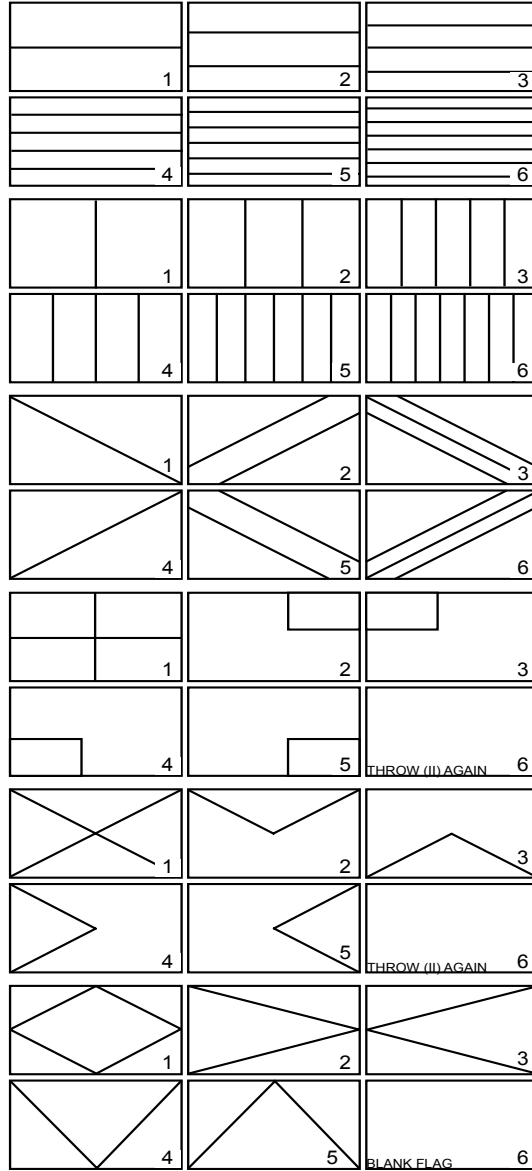

THROW (I)

THROW (II)

THROW (III)

SELECT EACH SECTION FOR COLOUR STARTING AT TOP LEFT

THROW ONCE FOR EACH SECTION, RUNNING CLOCKWISE:

- 1 WHITE
- 2 BLACK
- 3 YELLOW
- 4 RED
- 5 GREEN
- 6 BLUE

THROW (IV)