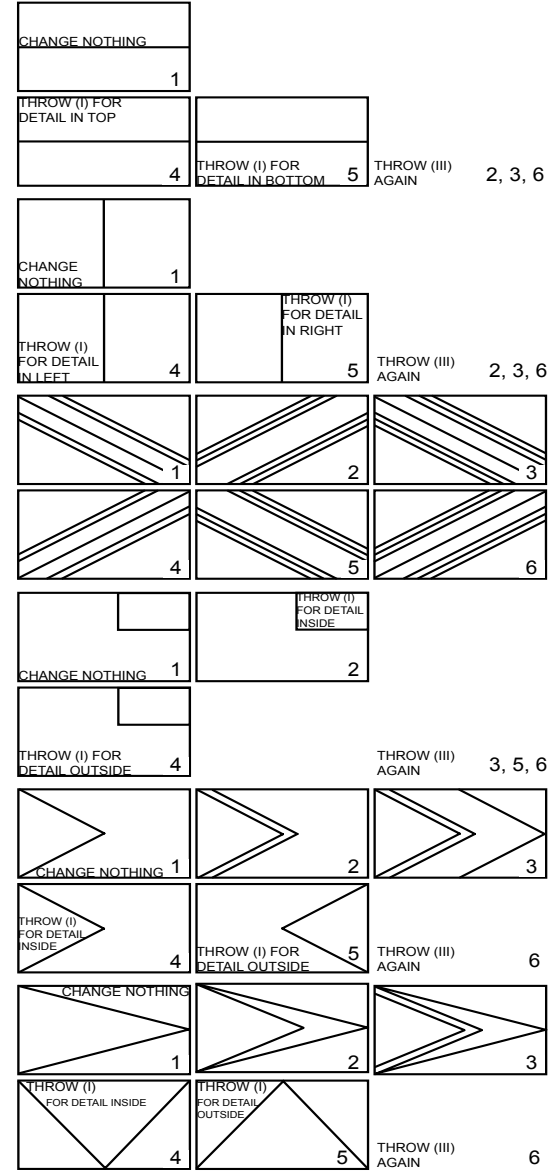

THROW (I)

THROW (II)

THROW (III)

SELECT EACH SECTION FOR COLOUR STARTING AT TOP LEFT

THROW ONCE FOR EACH SECTION, RUNNING CLOCKWISE:

- 1 WHITE
- 2 BLACK
- 3 YELLOW
- 4 RED
- 5 GREEN
- 6 BLUE

THROW (IV)